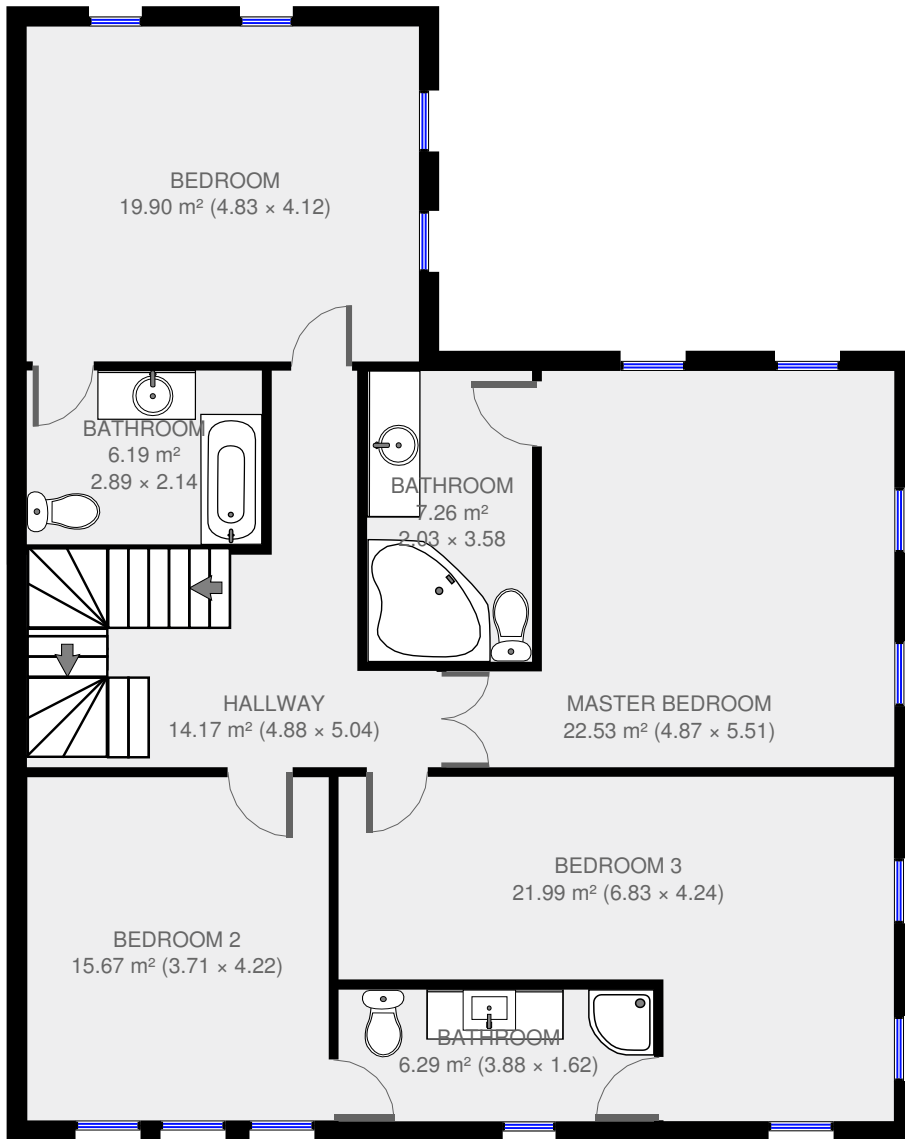

Ground Floor

THIS FLOORPLAN IS PROVIDED WITHOUT WARRANTY OF ANY KIND. SENSOPIA DISCLAIMS ANY WARRANTY INCLUDING, WITHOUT LIMITATION, SATISFACTORY QUALITY OR ACCURACY OF DIMENSIONS.

Plan 1

2016-03-21

362 m²
3 Floors
20 Rooms
1 Bedroom
5 Bathrooms

2nd Floor

Plan 1

2016-03-21

362 m²
3 Floors
20 Rooms
1 Bedroom
5 Bathrooms

THIS FLOORPLAN IS PROVIDED WITHOUT WARRANTY OF ANY KIND. SENSOPIA DISCLAIMS ANY WARRANTY INCLUDING, WITHOUT LIMITATION, SATISFACTORY QUALITY OR ACCURACY OF DIMENSIONS.

Basement

THIS FLOORPLAN IS PROVIDED WITHOUT WARRANTY OF ANY KIND. SENSOPIA DISCLAIMS ANY WARRANTY INCLUDING, WITHOUT LIMITATION, SATISFACTORY QUALITY OR ACCURACY OF DIMENSIONS.

Plan 1

2016-03-21

362 m²
3 Floors
20 Rooms
1 Bedroom
5 Bathrooms