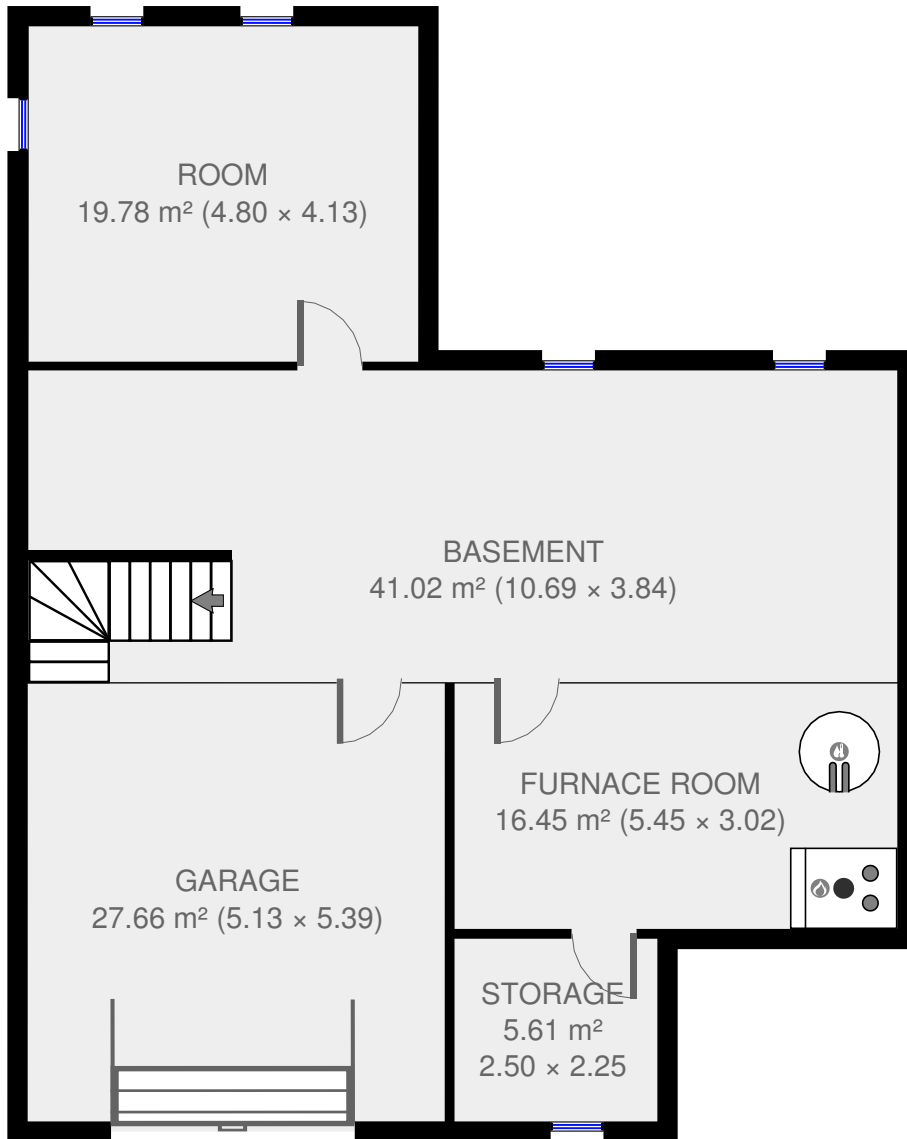

Ground Floor

THIS FLOORPLAN IS PROVIDED WITHOUT WARRANTY OF ANY KIND. SENSOPIA DISCLAIMS ANY WARRANTY INCLUDING, WITHOUT LIMITATION, SATISFACTORY QUALITY OR ACCURACY OF DIMENSIONS.

Plan 1

2016-03-21

362 m²
3 Floors
20 Rooms
1 Bedroom
5 Bathrooms

2nd Floor

Plan 1

2016-03-21

362 m²
3 Floors
20 Rooms
1 Bedroom
5 Bathrooms

THIS FLOORPLAN IS PROVIDED WITHOUT WARRANTY OF ANY KIND. SENSOPIA DISCLAIMS ANY WARRANTY INCLUDING, WITHOUT LIMITATION, SATISFACTORY QUALITY OR ACCURACY OF DIMENSIONS.

Basement

THIS FLOORPLAN IS PROVIDED WITHOUT WARRANTY OF ANY KIND. SENSOPIA DISCLAIMS ANY WARRANTY INCLUDING, WITHOUT LIMITATION, SATISFACTORY QUALITY OR ACCURACY OF DIMENSIONS.

Plan 1

2016-03-21

362 m²
3 Floors
20 Rooms
1 Bedroom
5 Bathrooms