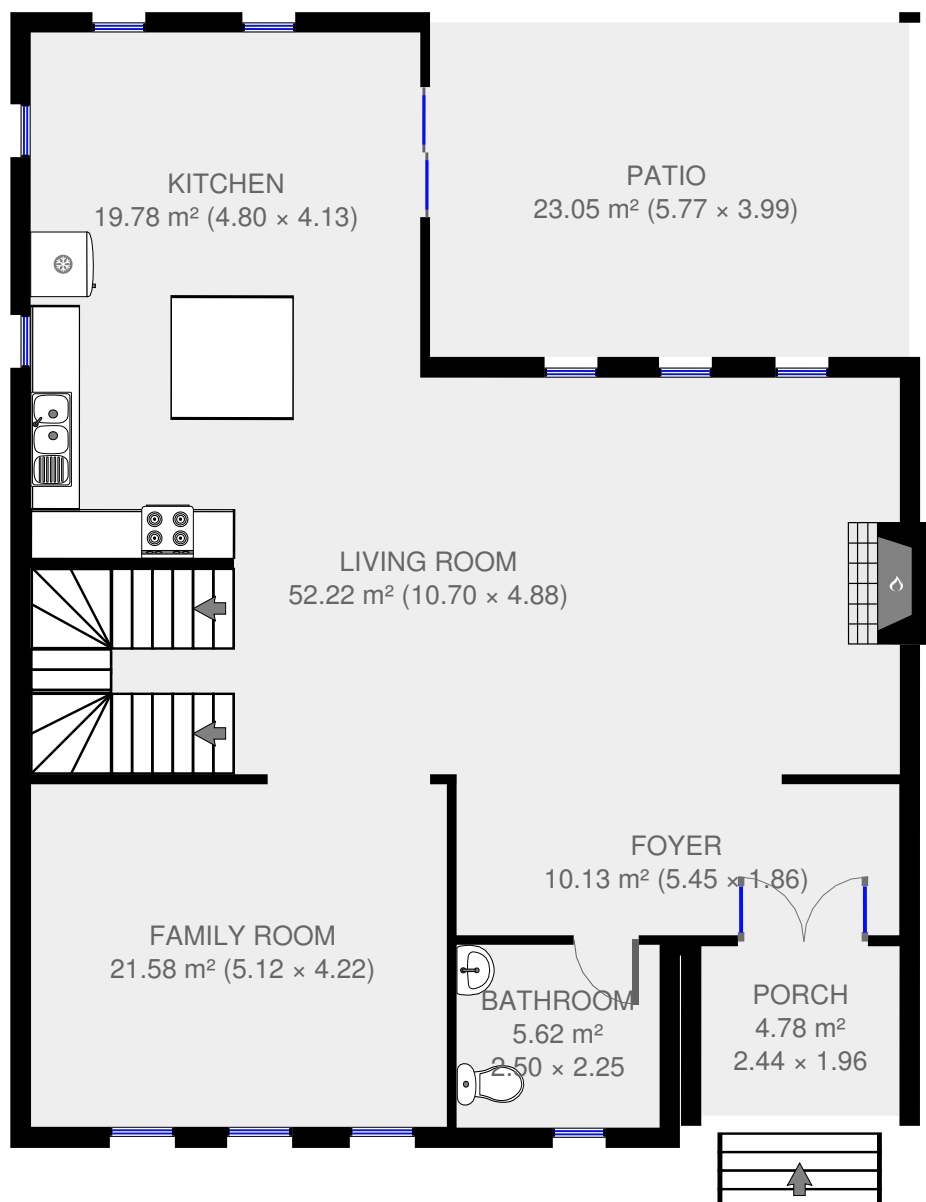

Ground Floor

THIS FLOORPLAN IS PROVIDED WITHOUT WARRANTY OF ANY KIND. SENSOPIA DISCLAIMS ANY WARRANTY INCLUDING, WITHOUT LIMITATION, SATISFACTORY QUALITY OR ACCURACY OF DIMENSIONS.

Plan 1

2016-03-21

362 m²
3 Floors
20 Rooms
1 Bedroom
5 Bathrooms

2nd Floor

Plan 1

2016-03-21

362 m²
3 Floors
20 Rooms
1 Bedroom
5 Bathrooms

THIS FLOORPLAN IS PROVIDED WITHOUT WARRANTY OF ANY KIND. SENSOPIA DISCLAIMS ANY WARRANTY INCLUDING, WITHOUT LIMITATION, SATISFACTORY QUALITY OR ACCURACY OF DIMENSIONS.

Basement

THIS FLOORPLAN IS PROVIDED WITHOUT WARRANTY OF ANY KIND. SENSOPIA DISCLAIMS ANY WARRANTY INCLUDING, WITHOUT LIMITATION, SATISFACTORY QUALITY OR ACCURACY OF DIMENSIONS.

Plan 1

2016-03-21

362 m²
3 Floors
20 Rooms
1 Bedroom
5 Bathrooms