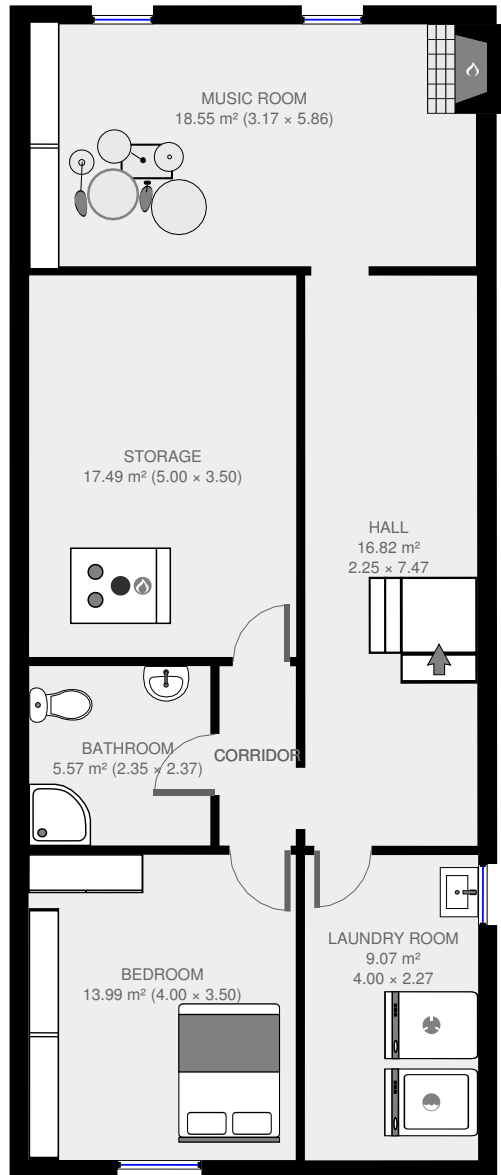

Basement

THIS FLOORPLAN IS PROVIDED WITHOUT WARRANTY OF ANY KIND. SENSOPIA DISCLAIMS ANY WARRANTY INCLUDING, WITHOUT LIMITATION, SATISFACTORY QUALITY OR ACCURACY OF DIMENSIONS.

343

woodsworth rd, toronto, ontario, canada M2L2T7

2015-03-13

166 m²

2 Floors

13 Rooms

4 Bedrooms

2 Bathrooms

Ground Floor

THIS FLOORPLAN IS PROVIDED WITHOUT WARRANTY OF ANY KIND. SENSOPIA DISCLAIMS ANY WARRANTY INCLUDING, WITHOUT LIMITATION, SATISFACTORY QUALITY OR ACCURACY OF DIMENSIONS.

343

woodsworth rd, toronto, ontario, canada M2L2T7

2015-03-13

166 m²
2 Floors
13 Rooms
4 Bedrooms
2 Bathrooms