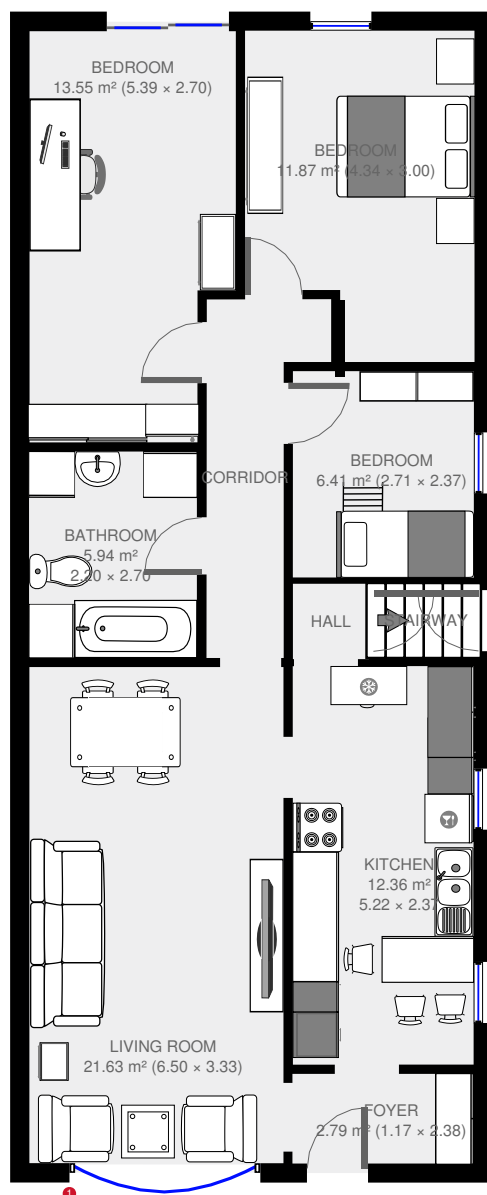

Basement

THIS FLOORPLAN IS PROVIDED WITHOUT WARRANTY OF ANY KIND. SENSOPIA DISCLAIMS ANY WARRANTY INCLUDING, WITHOUT LIMITATION, SATISFACTORY QUALITY OR ACCURACY OF DIMENSIONS.

343

woodsworth rd, toronto, ontario, canada M2L2T7

2015-03-13

166 m²

2 Floors

13 Rooms

4 Bedrooms

2 Bathrooms

Ground Floor

THIS FLOORPLAN IS PROVIDED WITHOUT WARRANTY OF ANY KIND. SENSOPIA DISCLAIMS ANY WARRANTY INCLUDING, WITHOUT LIMITATION, SATISFACTORY QUALITY OR ACCURACY OF DIMENSIONS.

343

woodsworth rd, toronto, ontario, canada M2L2T7

2015-03-13

166 m²
2 Floors
13 Rooms
4 Bedrooms
2 Bathrooms